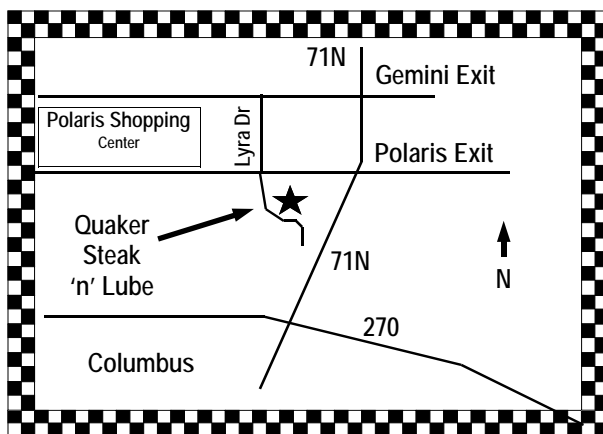

July - No Cruise

Aug 22

Sept 26

*4th Saturday Every Month
(except July)*

27 Years of UFO Cruise-Ins!

Do you Remember?

- *The legendary Jerry's Drive-In Cruises til '86*
- *The Schrock 'n' Roll Cruises "Summer Cruisin - Some are not"*
- *The Graceland Cruise-Ins 1988 - 1992*
- *Rooster's Cruise-Ins 1995 To 2006*

*Time: Whenever you arrive!
6pm? 5pm? 7pm? 8pm?
Door Prize & 50/50 Drawing!*

Info:

*Rod 614-276-7045 Eves
Terry 740-607-1451
Kevin 614-265-9095 Eves*

FREE!

No Registration Fee for Cruise-In!

Avoid the Polaris Traffic

- If you drive from the south:
This may save time.
- On 71-North take the Gemini exit.
- Turn left on Gemini.
- Then left on Lyra Dr.
- Stay on Lyra & cross Polaris
Quaker Steak is on the left!